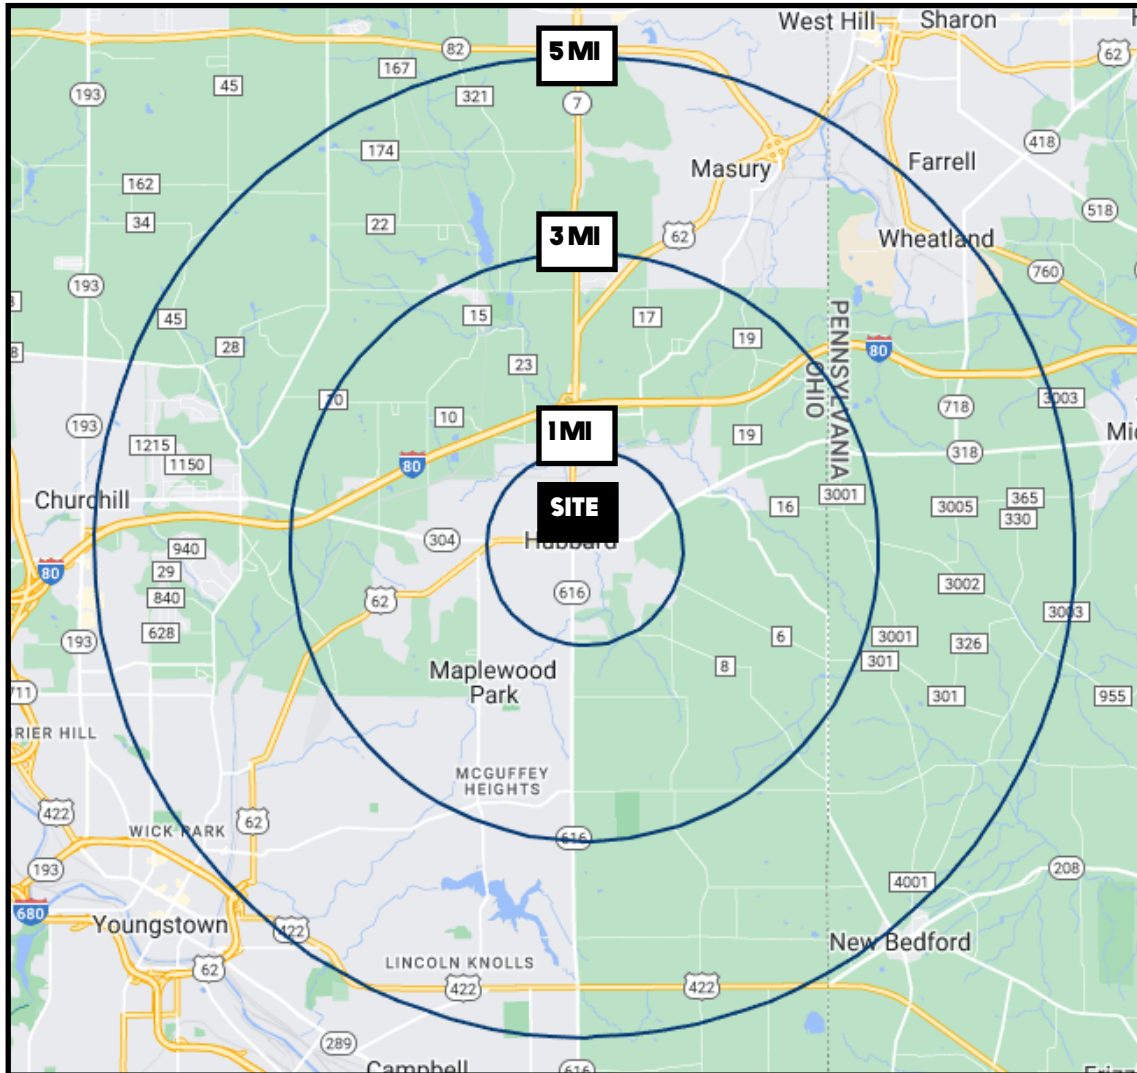

www.PLATZREALTYGROUP.com

DEMOGRAPHICS	1 MI	3 MI	5 MI
POPULATION	6,752	14,486	41,767
HOUSEHOLDS	2,920	5,952	16,272
MEDIAN AGE	44	46	44
AVERAGE HH INCOME	\$70,164	\$63,666	\$59,280

SITE INFORMATION

LOCATION	Hubbard City Trumbull County
PROPERTY TYPE	Office + Storage
AVAILABLE:	67: 485 SF with RR 61: 275 SF with common RR & kitchenette 82: Storage with 12' door and 1/2 T hoist
UTILITIES	Gas, electric, water, and sewer included in rent
RENT	67: \$500/month Gross 61: \$500/month Gross 82: \$750/month Gross