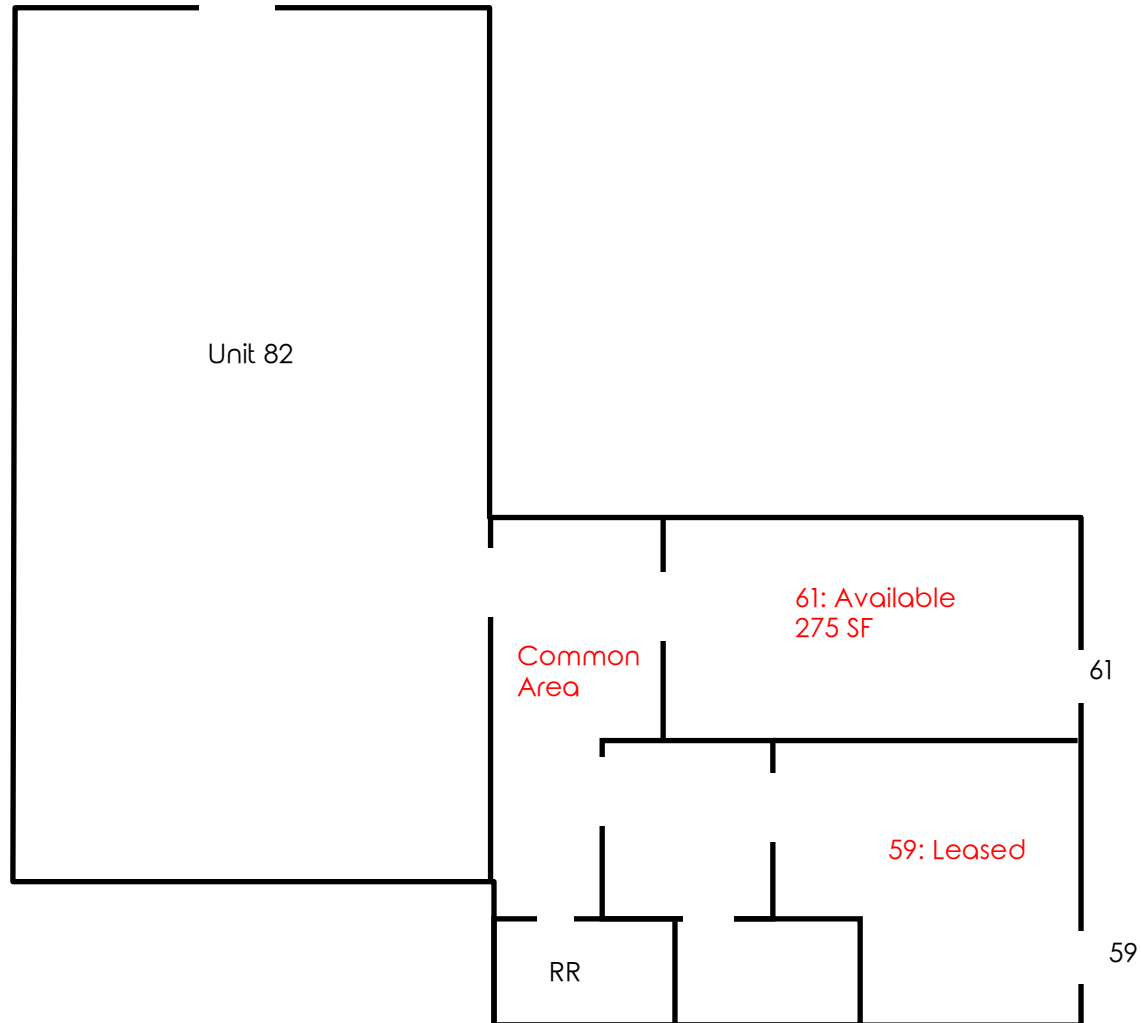

Office: 330.757.4889 | Fax: 330.294.5622 | 3830 Starr Centre Dr, Suite 2, Canfield, OH 44406

www.PLATZREALTYGROUP.com